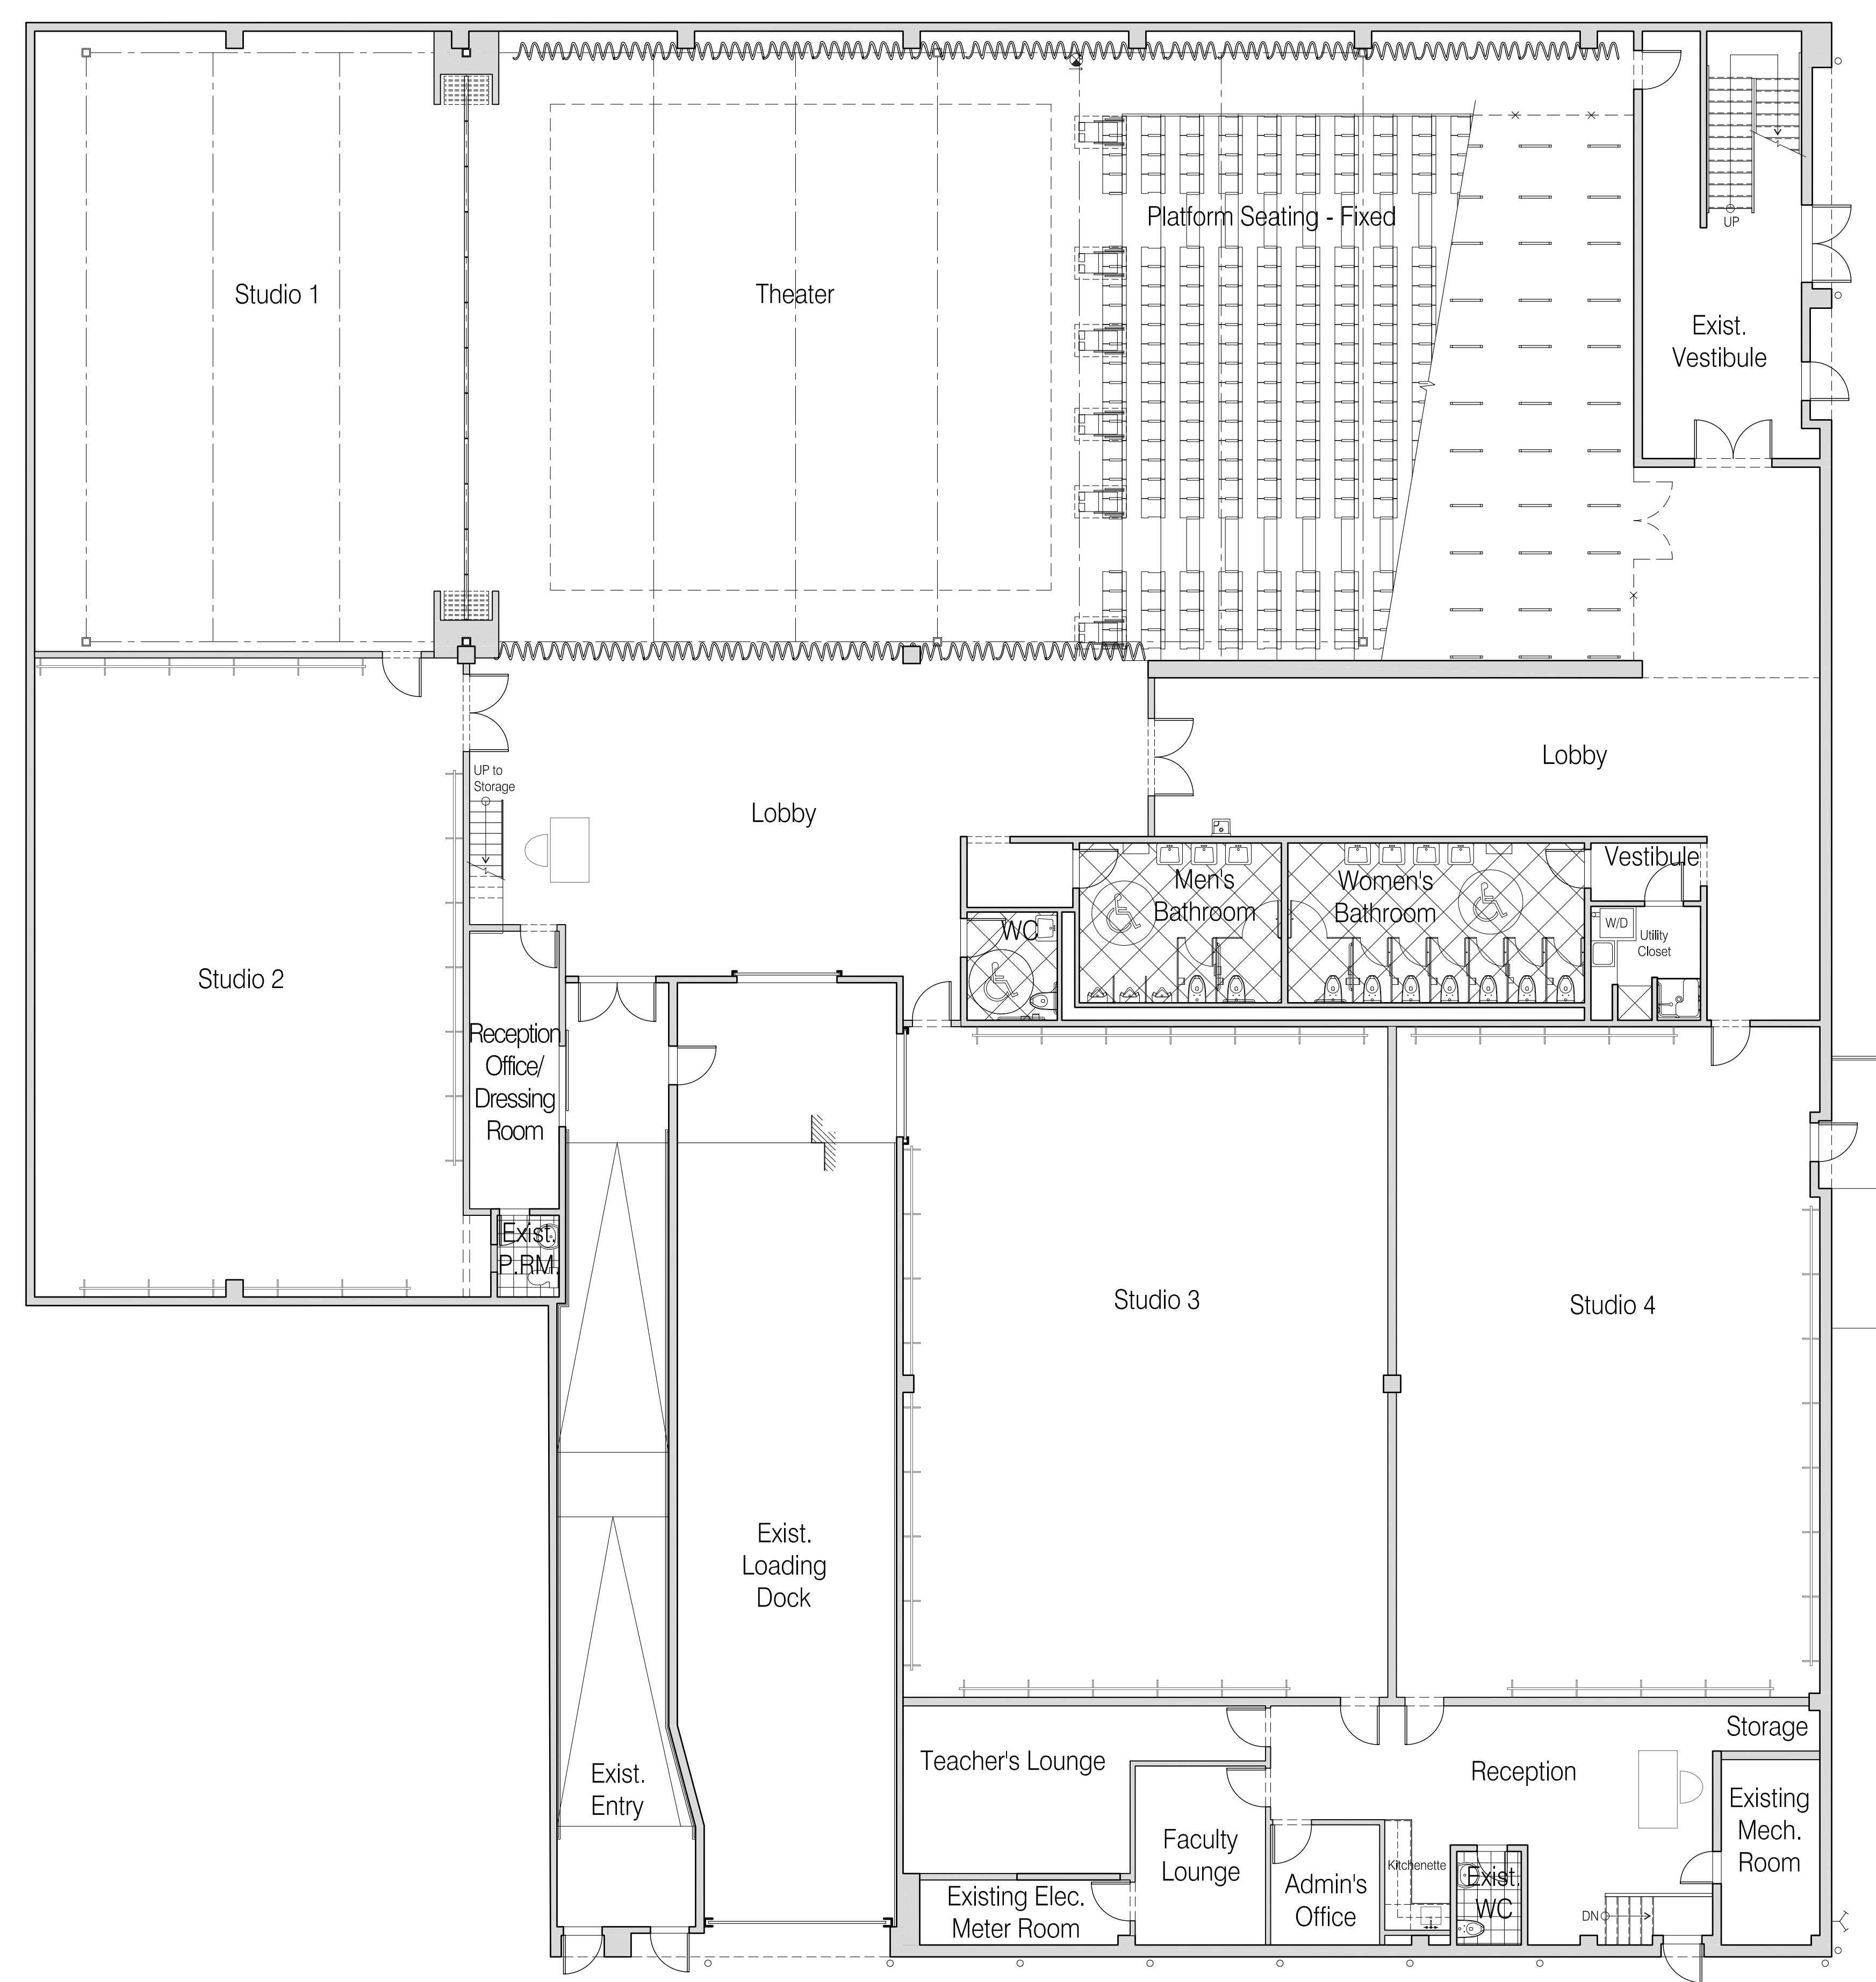

C1 Public Assembly Plan - Mezzanine Lvl. 1/8" = 1'-0"

H6 Public Assembly Plan - Ground Flr. 1/8" = 1'-0"

ANDRETCHELISTCHEFFARCHITECTS
 560 Broadway Suite 609 New York NY 10012
 Telephone 212 431 1503 Fax 212 431 1506

Gelsey Kirkland Academy
 29 Jay Street
 Brooklyn, NY

Public Assembly Plan

Project # 14GKA11

Scale: 1/8" = 1'-0"